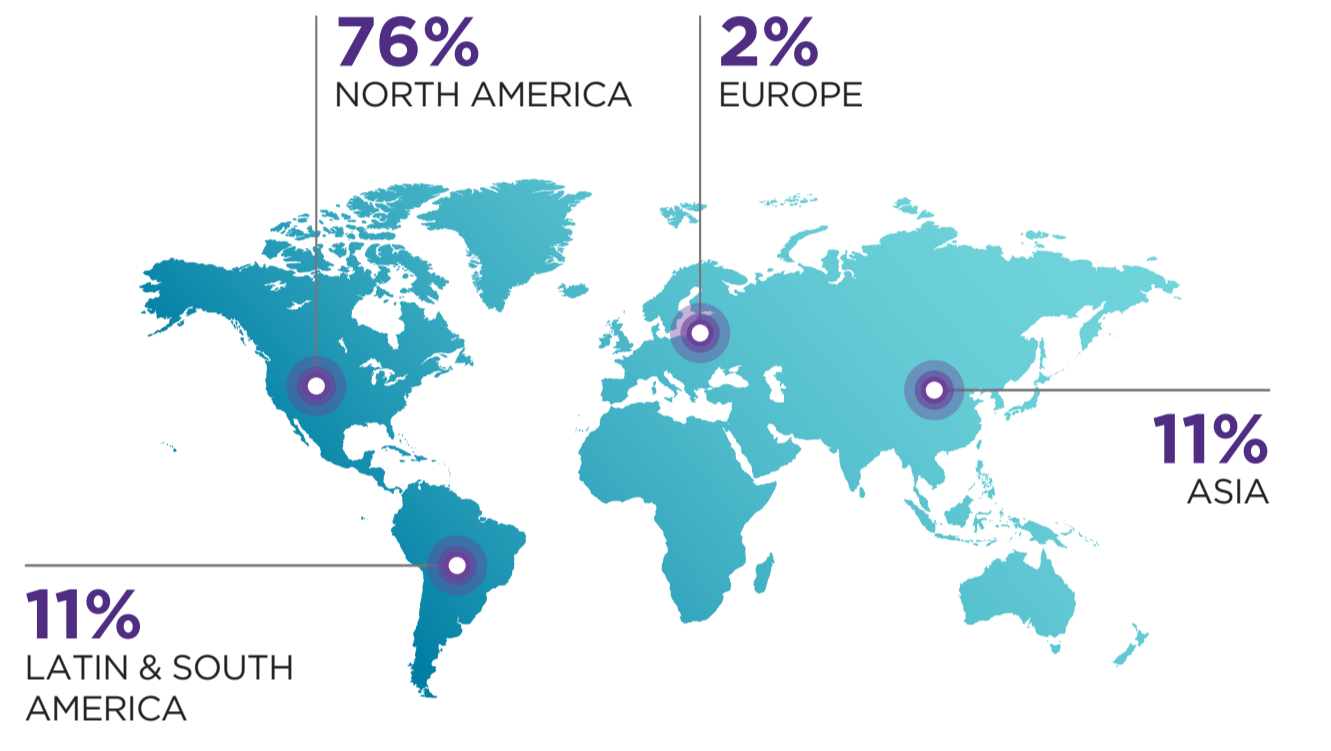

15

AVERAGE WORK EXP. (Years)

48%

U.S. MINORITY

32%

WOMEN

16%

INTERNATIONAL

*Age and work experience data: mid-80% range

GEOGRAPHIC REPRESENTATION (Weekend Participants)

EXECUTIVE MBA CLASS PROFILE

GEOGRAPHIC REPRESENTATION (Weekend Participants)

EXECUTIVE MBA CLASS PROFILE

JOBS BY FUNCTION