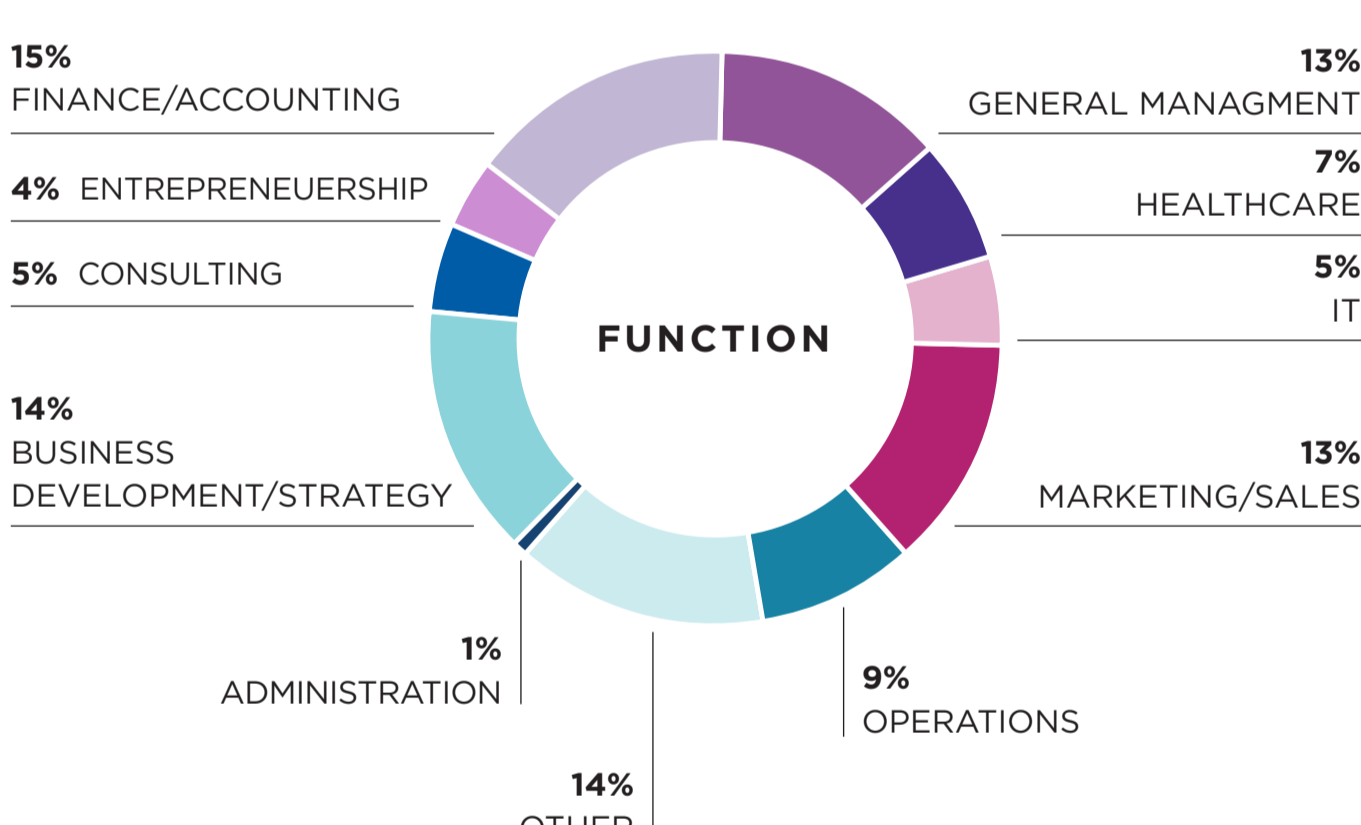

15

AVERAGE WORK EXP. (Years)

48%

U.S. MINORITY

32%

WOMEN

16%

INTERNATIONAL

*Age and work experience data: mid-80% range

GEOGRAPHIC REPRESENTATION (Weekend Participants)

EXECUTIVE MBA CLASS PROFILE

GEOGRAPHIC REPRESENTATION (Weekend Participants)

EXECUTIVE MBA CLASS PROFILE

JOBS BY FUNCTION

JOBS BY INDUSTRY

CAREER LEVEL

68%

OF STUDENTS HAVE SENIOR LEVEL POSITIONS