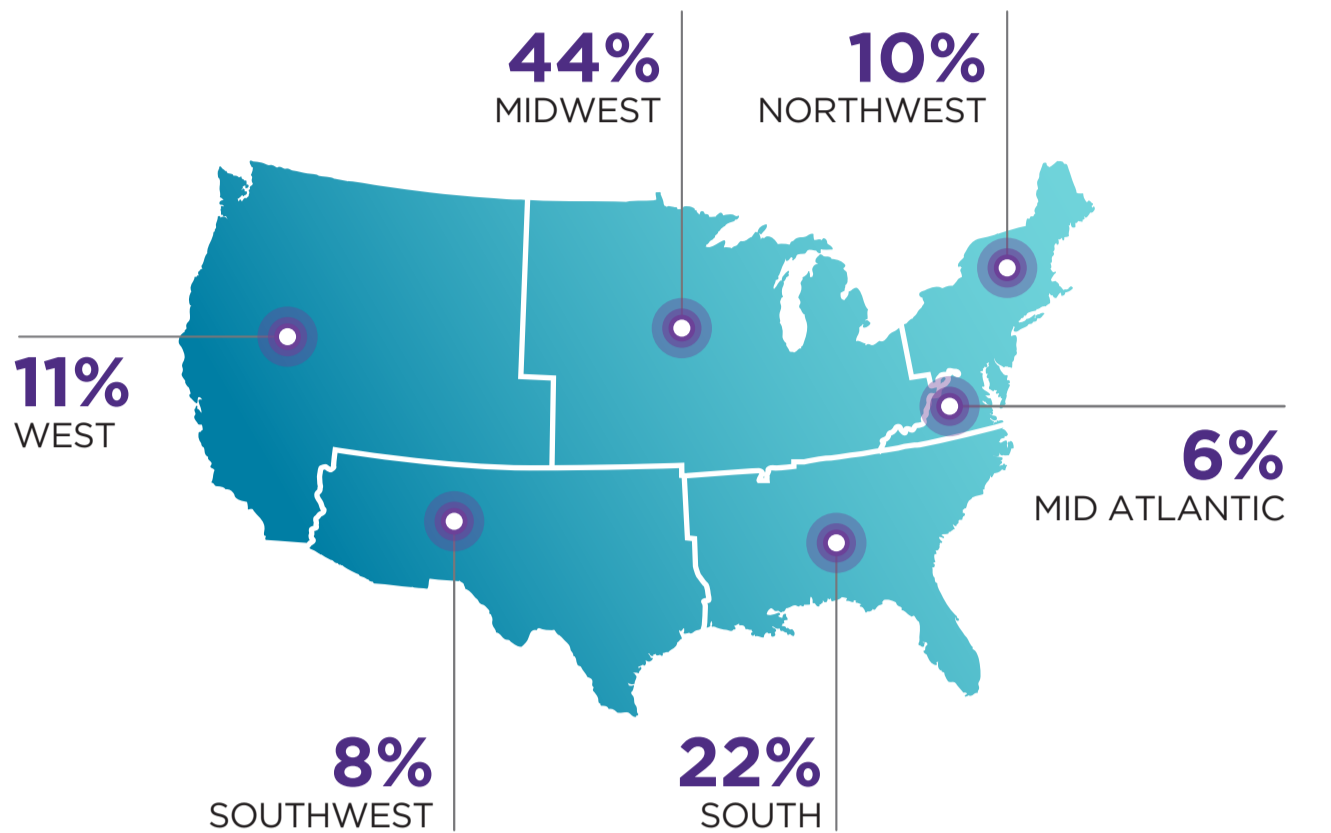

15

AVERAGE WORK EXP. (Years)

48%

U.S. MINORITY

32%

WOMEN

16%

INTERNATIONAL

*Age and work experience data: mid-80% range

GEOGRAPHIC REPRESENTATION (Weekend Participants)

EXECUTIVE MBA CLASS PROFILE

GEOGRAPHIC REPRESENTATION (Weekend Participants)

EXECUTIVE MBA CLASS PROFILE

JOBS BY FUNCTION