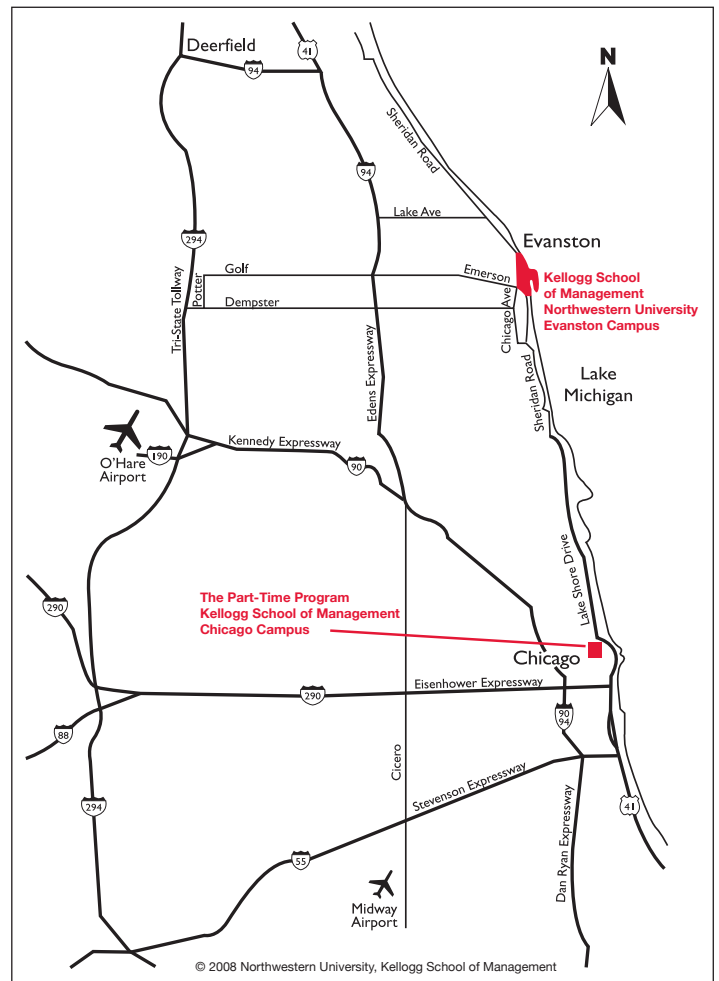

By Auto *Due to very limited parking, we encourage visitors to use alternate means of transportation.*

From Chicago Take Lake Shore Drive north. Where Lake Shore Drive ends at the Sheridan Road and Hollywood Avenue intersection, turn right to go north on Sheridan. Take Sheridan north for five miles, following the green-and-white "Sheridan Road – Lake Michigan Circle tour" signs posted where Sheridan bends. (Note that Sheridan Road traffic in Evanston travels north on Forest Avenue for a few blocks.) Follow "Once you're on campus" (below).

From O'Hare International Airport Follow outbound traffic to get on the Tri-State Tollway (I-294) north and follow the "To Milwaukee" signs. Exit at Dempster east. At Potter Road (the first stoplight), turn left and follow Porter north one-half mile to Golf Road. Turn right at Golf and travel east about 10 miles to reach Evanston, where Golf becomes Emerson Street. Where Emerson ends at Sheridan Road, turn left to go north on Sheridan. Follow "Once you're on campus" (below).

From the north on the Edens Expressway (I-94) Exit at U.S. 41 south and continue south to Lake Avenue (the second stoplight). Turn left onto Lake and travel east for three miles to reach Sheridan Road. Turn right to go south on Sheridan and follow the green-and-white "Sheridan Road – Lake Michigan Circle Tour" signs posted where Sheridan bends. Follow "Once you're on campus" (below).

From the south on the Tri-State Tollway (I-294) Exit at Dempster east. Refer to the "From O'Hare International Airport" directions (above).

From the south on the Edens Expressway (I-94) Exit at Dempster east. Travel east for five miles on Dempster to reach Chicago Avenue in Evanston. Turn left to go north on Chicago, which merges into Sheridan Road just north of the intersection of Chicago and Clark Street. Follow "Once you're on campus" (below).