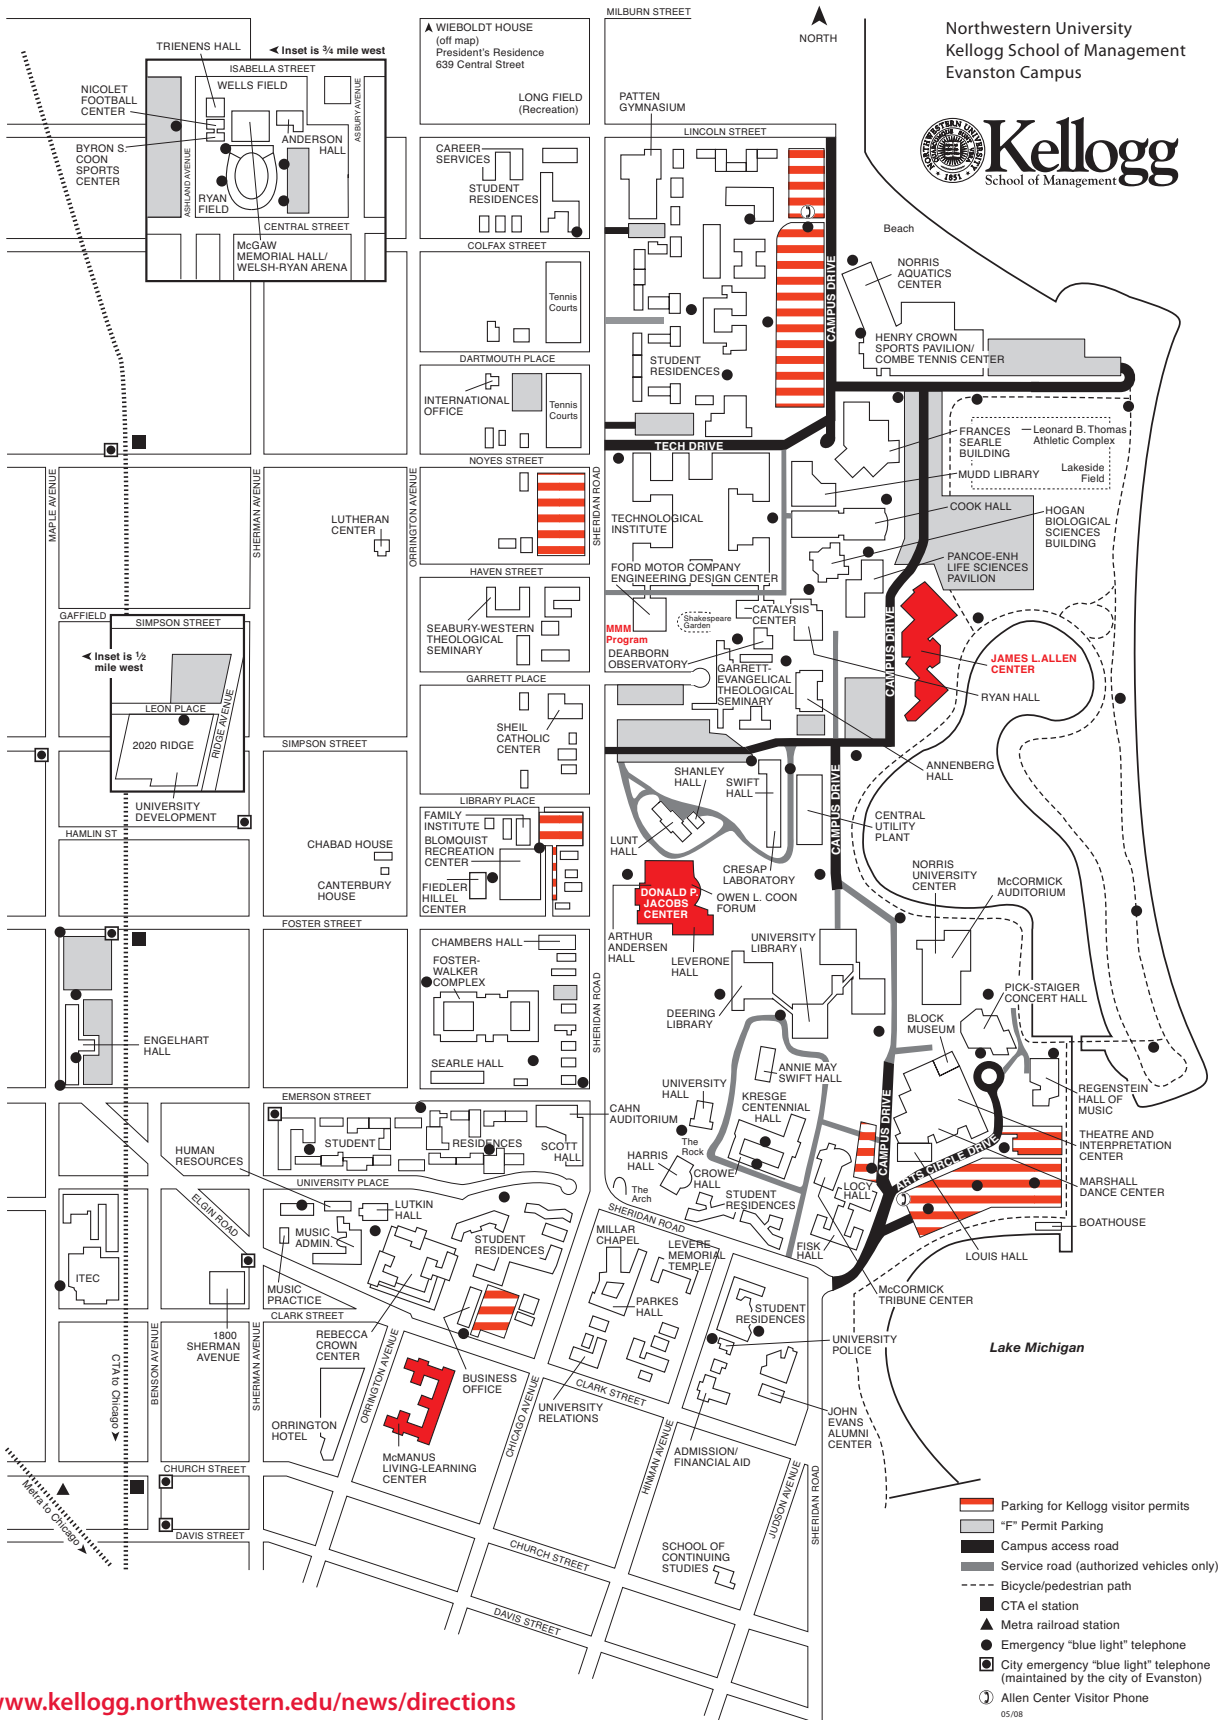

www.kellogg.northwestern.edu/news/directions

Donald P. Jacobs Center
2001 Sheridan Road
Evanston, IL 60208-2001
P: 847.491.3300
F: 847.491.5071

James L. Allen Center
2169 North Campus Drive
Evanston, IL 60208-2800
P: 847.864.9270
F: 847.491.4323

McManus Living-Learning Center
1725 Orrington Avenue
Evanston, IL 60201-3853
P: 847.491.5354