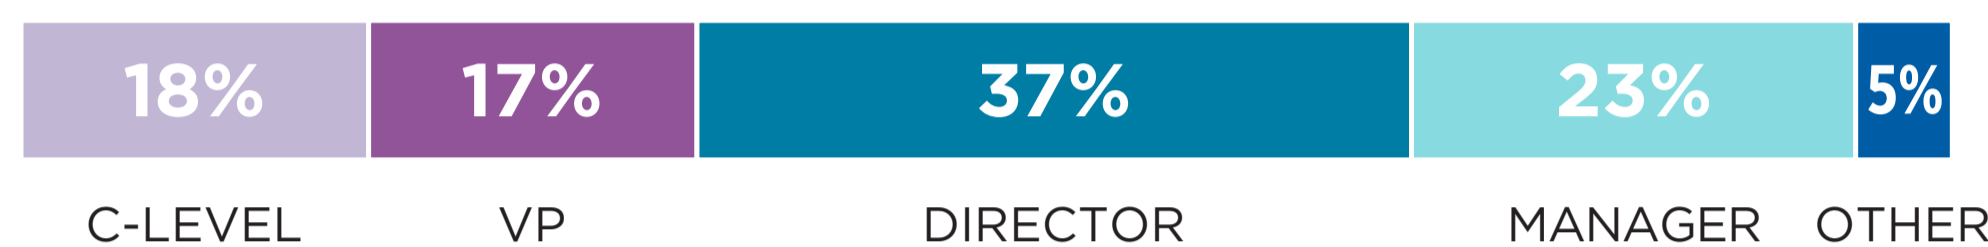

AVERAGE WORK EXP. (Years)

**46%**

U.S. MINORITY

**35%**

WOMEN

**20%**

INTERNATIONAL

\*Age and work experience data: mid-80% range

## CAREER LEVEL

**72%**

OF STUDENTS HAVE  
SENIOR-LEVEL POSITIONS