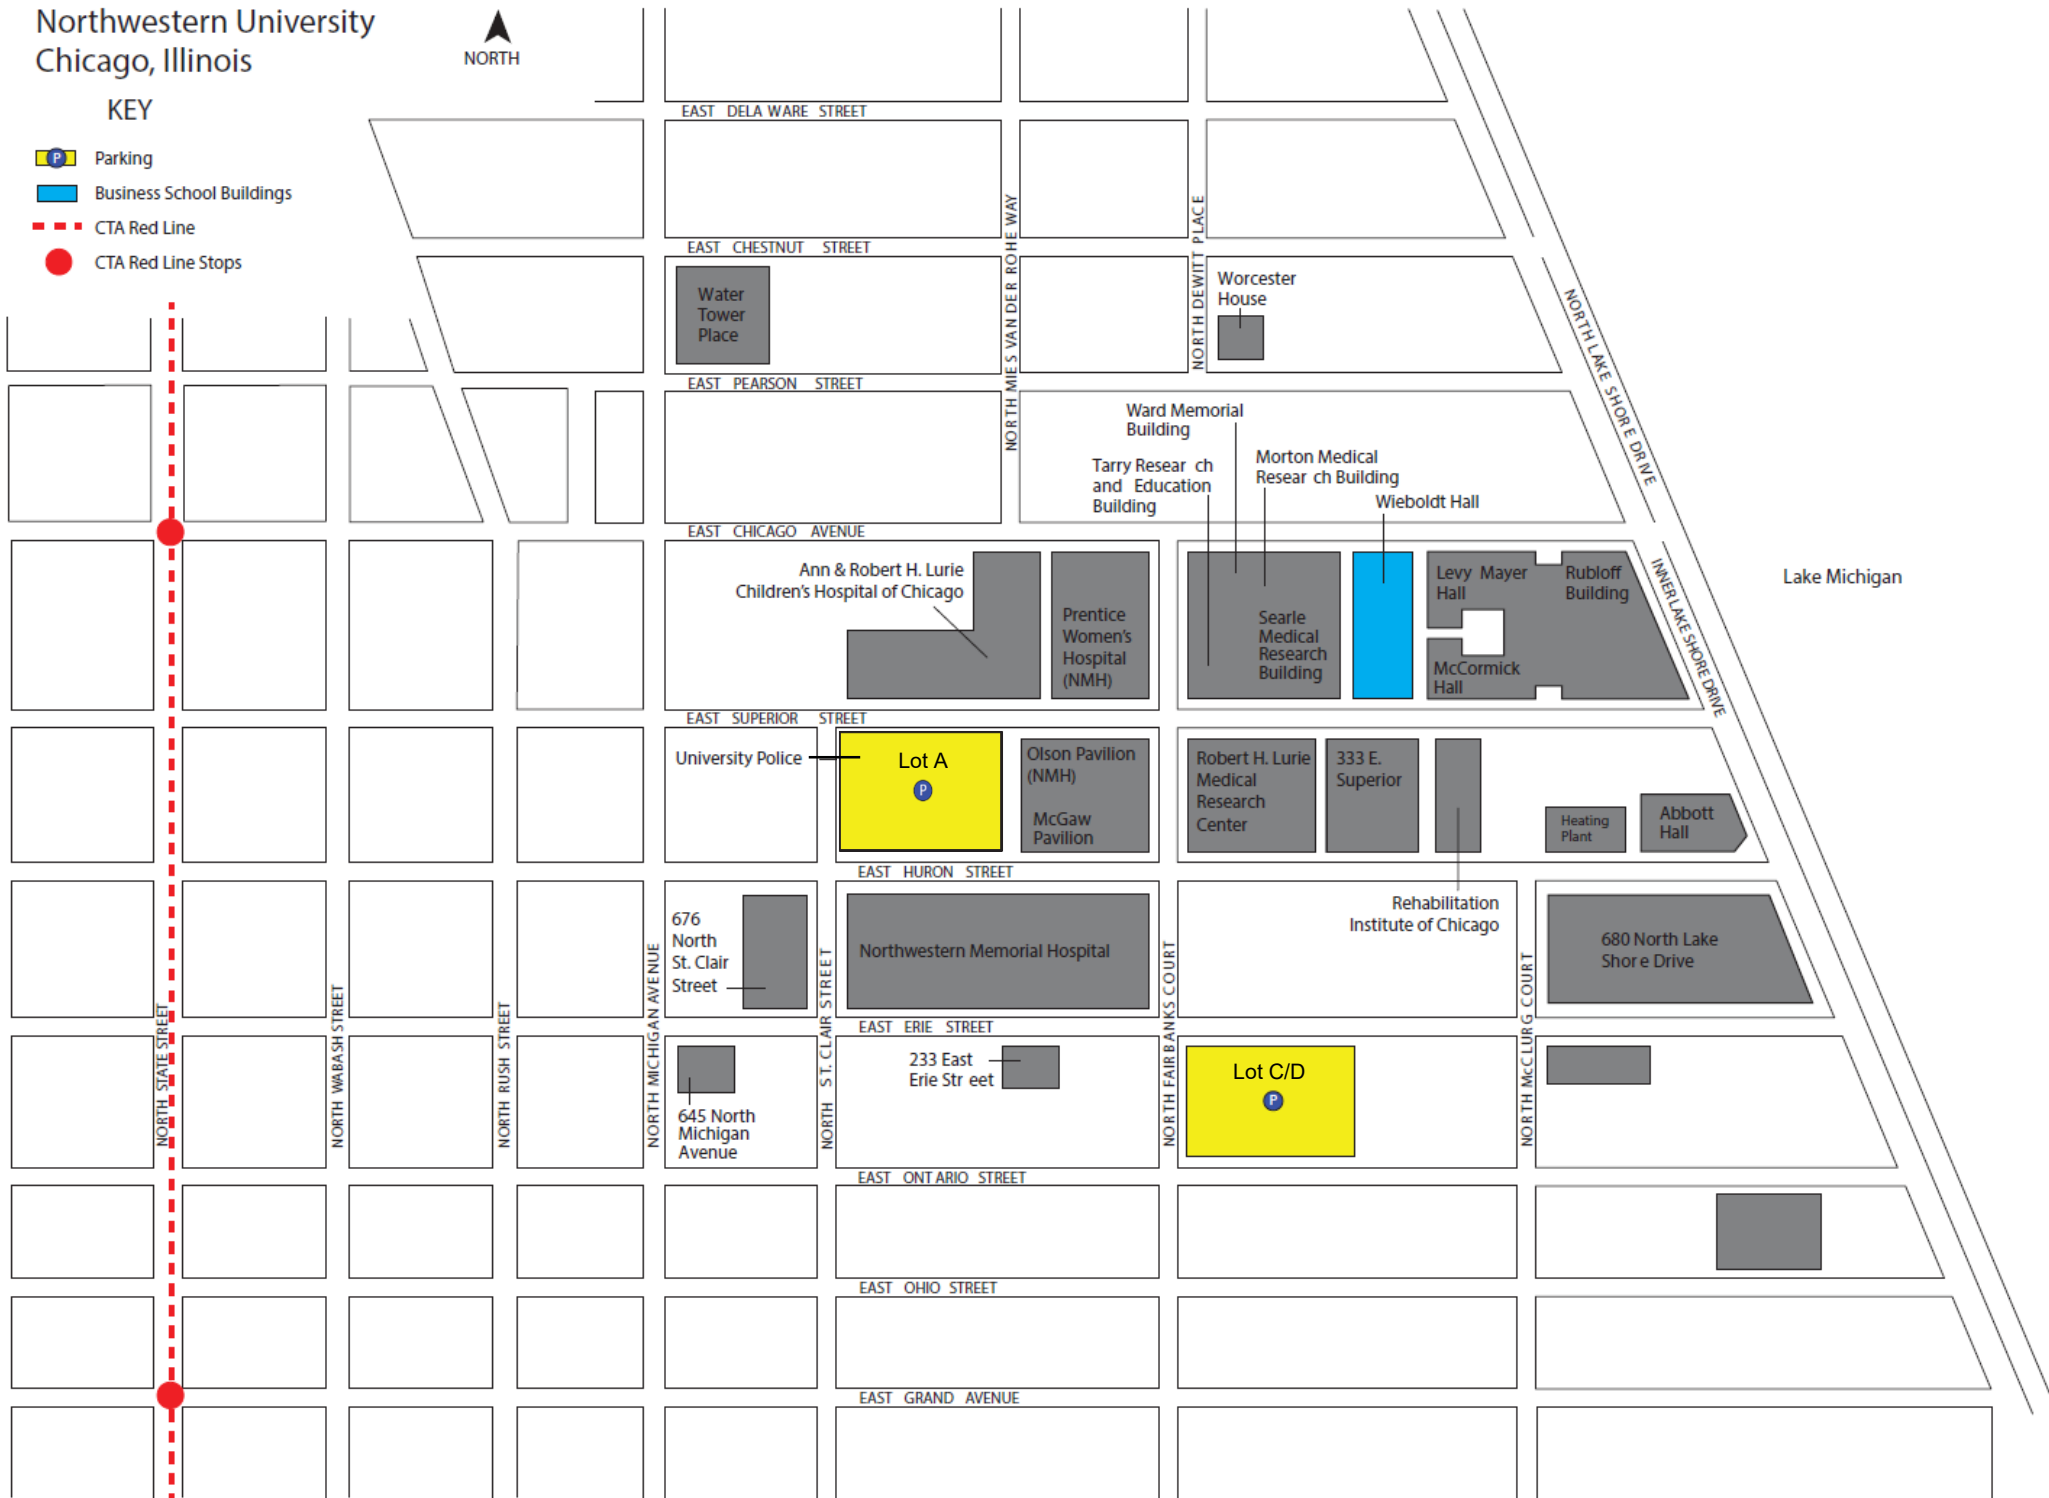

# Northwestern University Chicago, Illinois

## KEY

-  Parking
-  Business School Buildings
-  CTA Red Line
-  CTA Red Line Stops

Lake Michigan