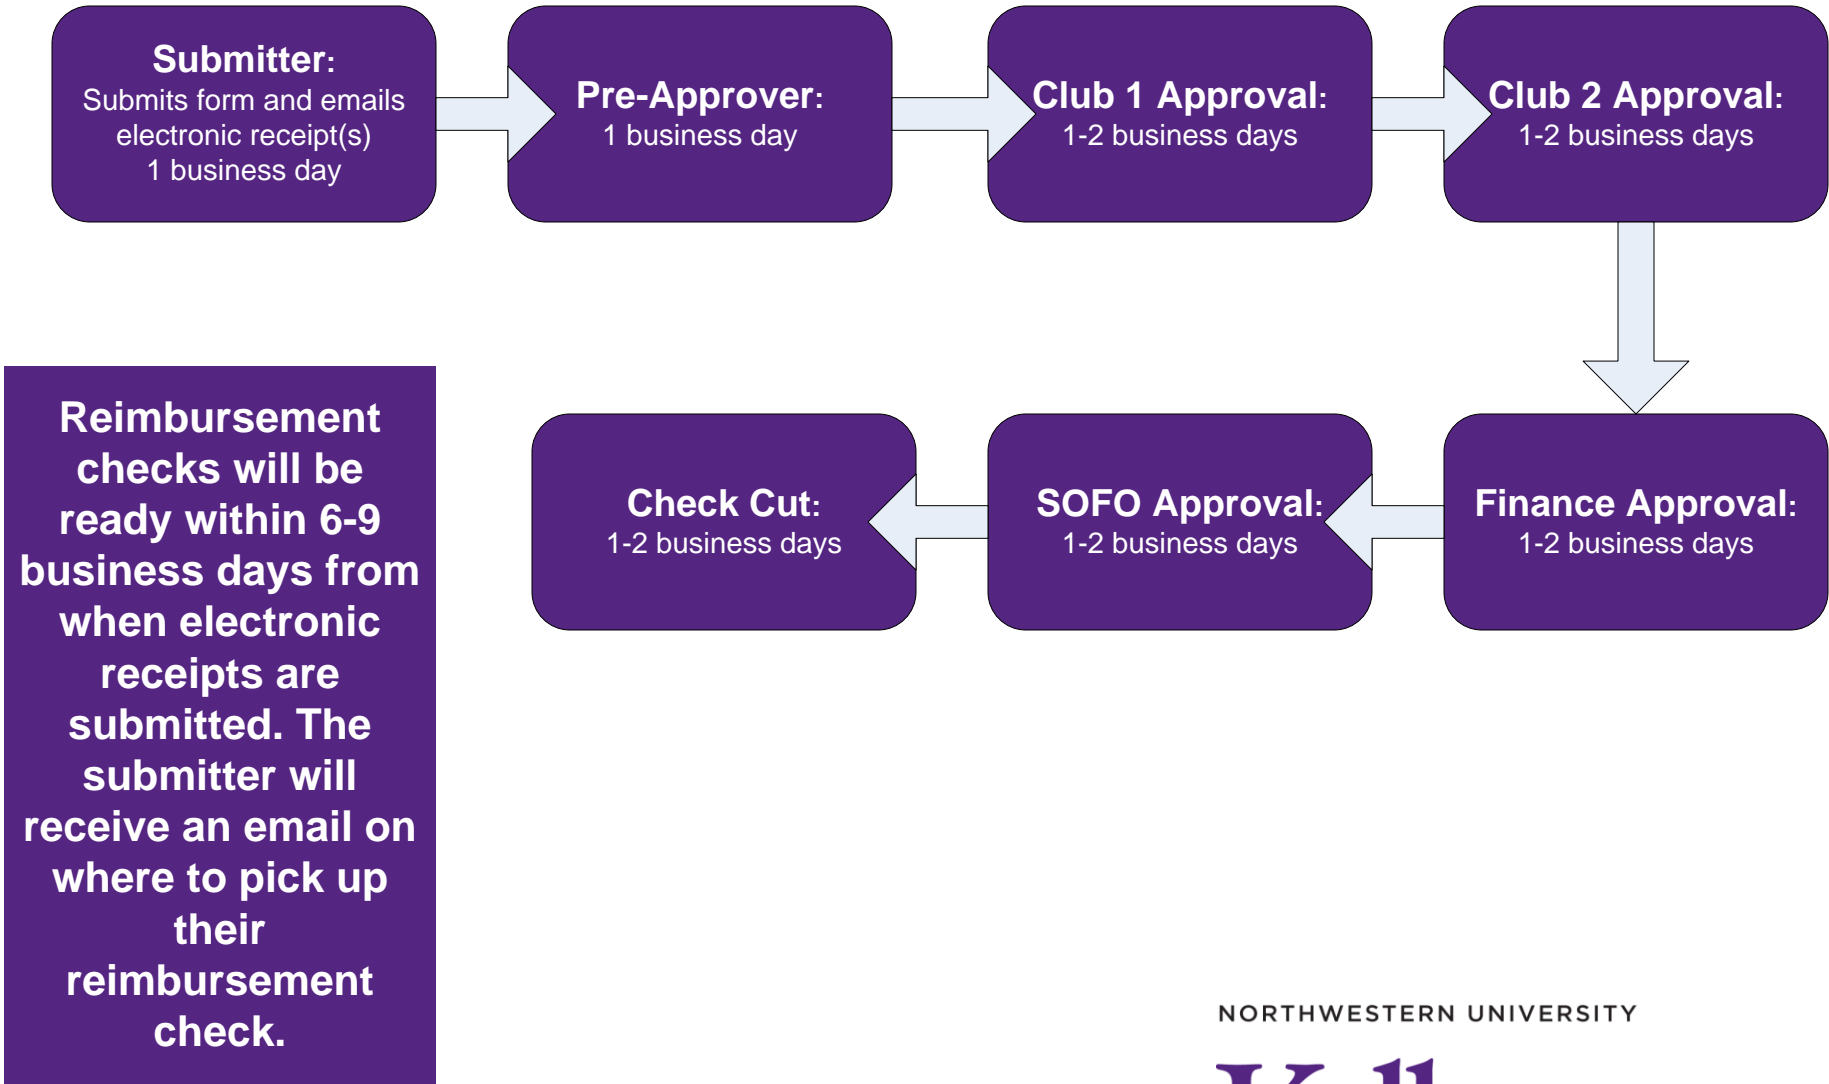

OnBase Student Reimbursement Process

Expected Turnaround Time

NORTHWESTERN UNIVERSITY