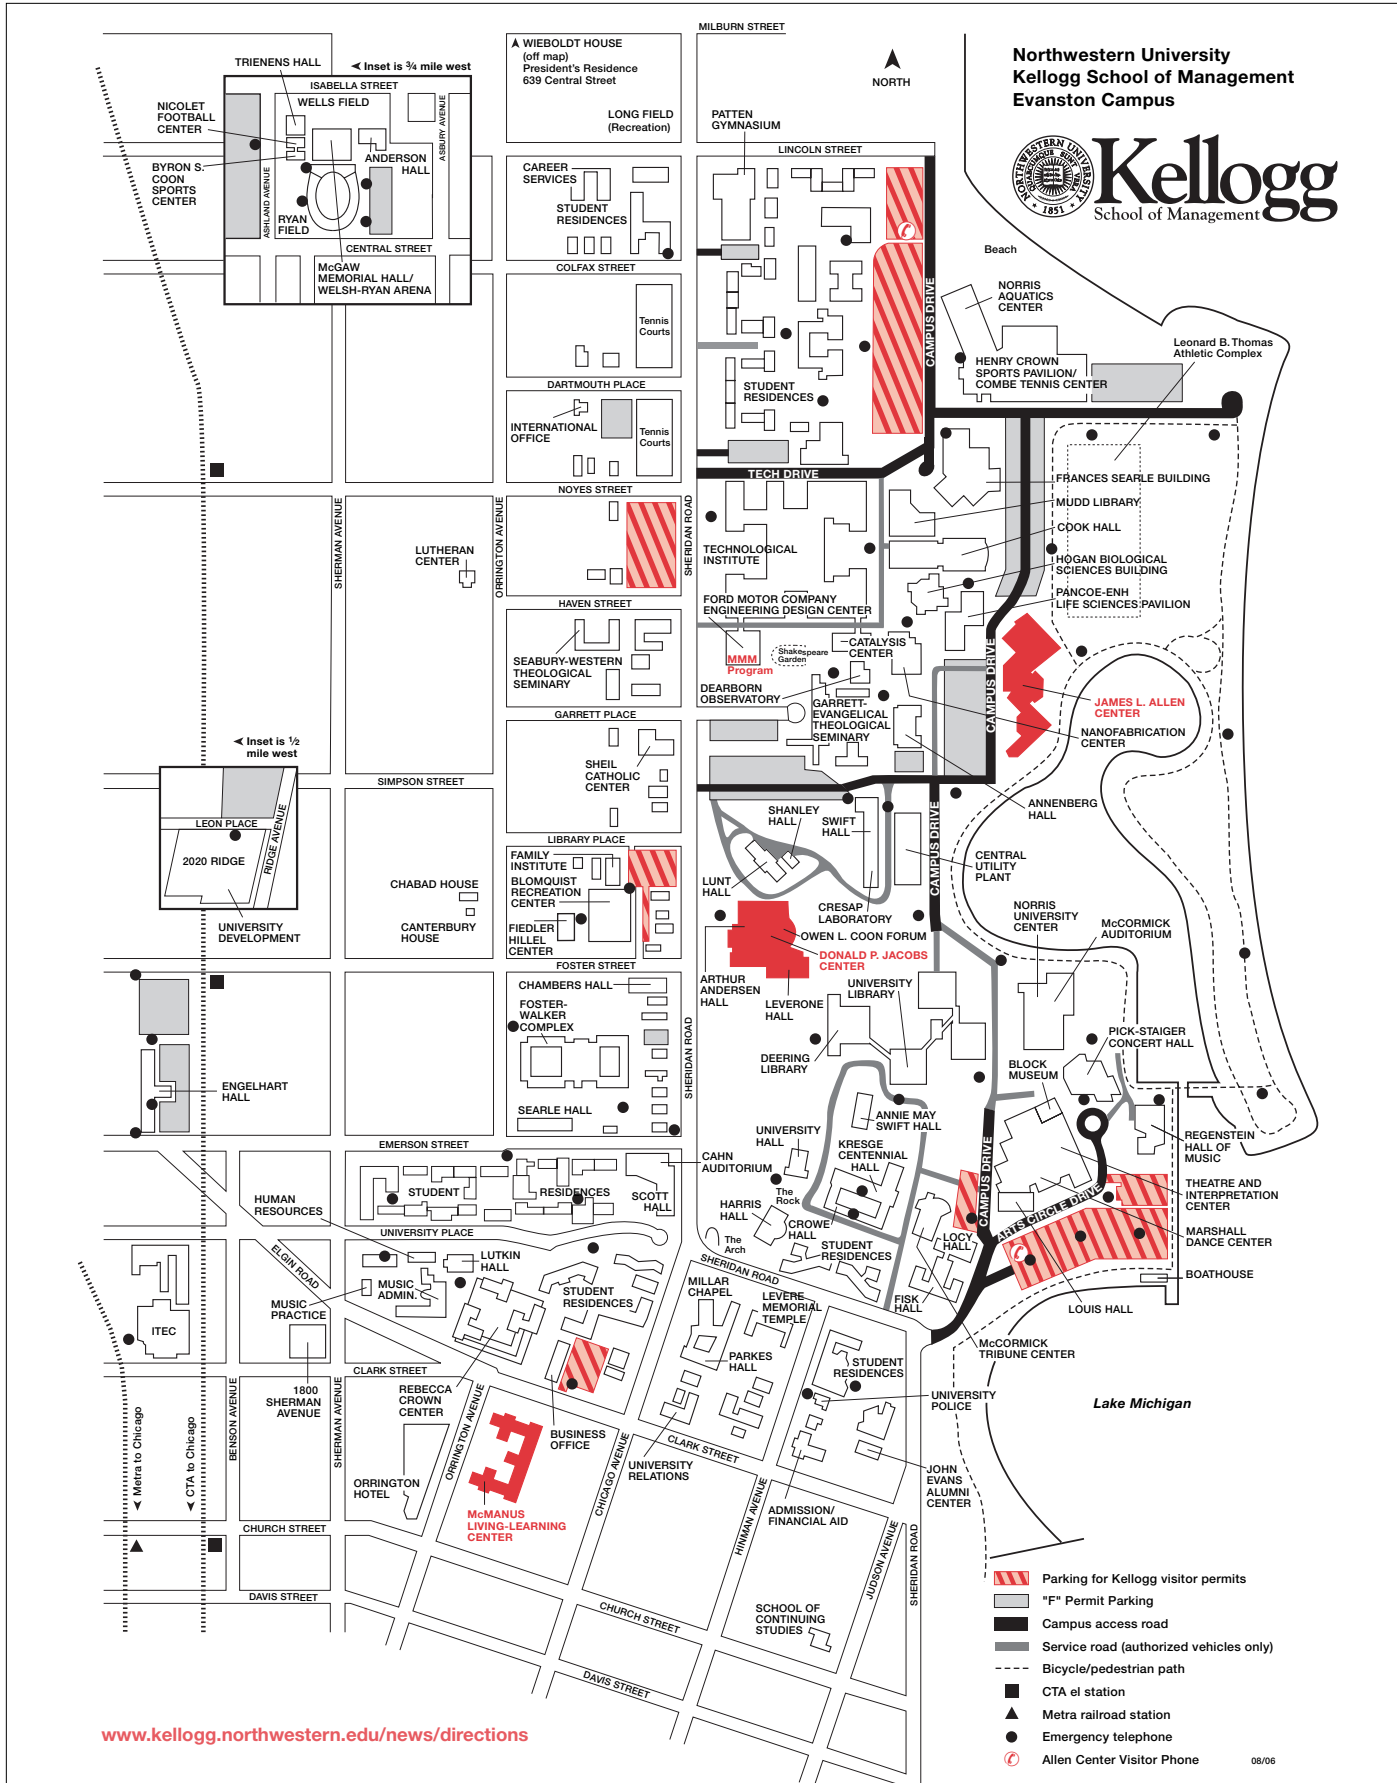

Northwestern University
Kellogg School of Management
Evanston Campus

www.kellogg.northwestern.edu/news/directions

Donald P. Jacobs Center
2001 Sheridan Road
Evanston, Illinois 60208-2001
Phone 847.491.3300
Fax 847.491.5071

James L. Allen Center
2169 North Campus Drive
Evanston, Illinois 60208-2800
Phone 847.864.9270
Fax 847.491.4323

McManus Living-Learning Center
1725 Orrington Avenue
Evanston, Illinois 60201-3853
Phone 847.491.5354