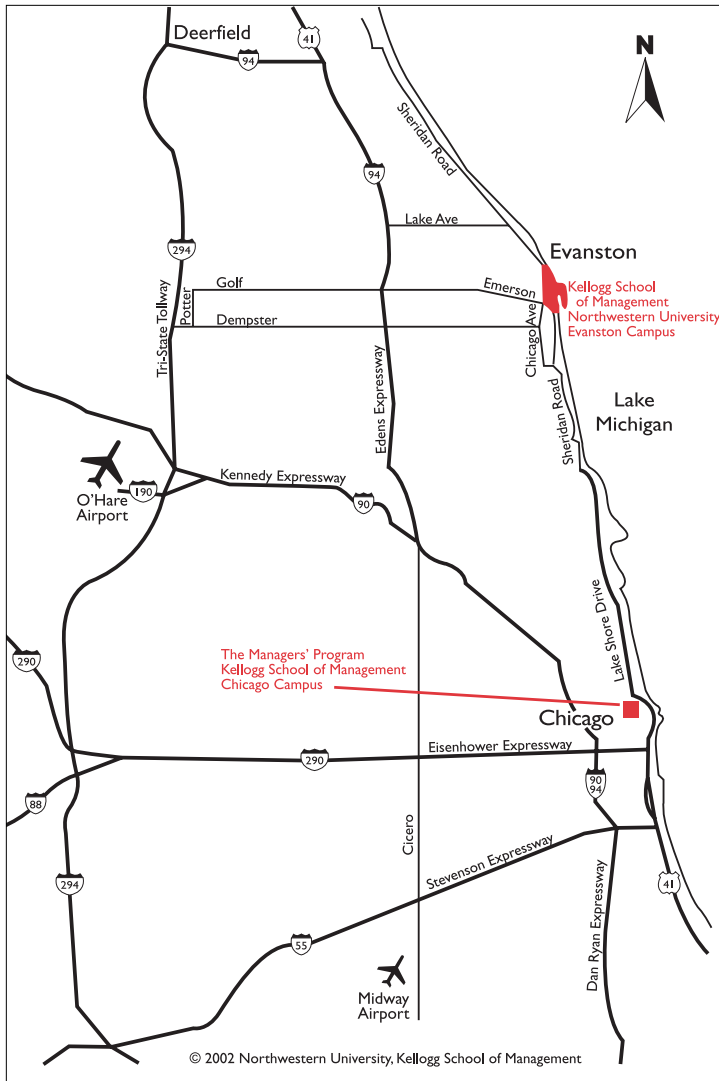

GETTING TO KELLOGG SCHOOL OF MANAGEMENT EVANSTON CAMPUS

From Chicago Take Lake Shore Drive north. Where Lake Shore Drive ends at the Sheridan Road and Hollywood Avenue intersection, turn right to go north on Sheridan. Take Sheridan north for five miles, following the green-and-white “Sheridan Road—Lake Michigan Circle Tour” signs posted where Sheridan bends. (Note that Sheridan Road traffic in Evanston travels north on Forest Avenue for a few blocks.) Follow “Once you’re on campus” (below).

From O’Hare International Airport Follow outbound traffic to get on the Tri-State Tollway (1-294) north and follow the “To Milwaukee” signs. Exit at Dempster east. At Potter Road (the first stoplight), turn left and follow Potter north one-half mile to Golf Road. Turn right at Golf and travel east about 10 miles to reach Evanston, where Golf becomes Emerson Street. Where Emerson ends at Sheridan Road, turn left to go north on Sheridan. Follow “Once you’re on campus” (below).

From the north on the Edens Expressway (1-94) Exit at U.S. 41 south and continue south to Lake Avenue (the second stoplight). Turn left onto Lake and travel east for three miles to reach Sheridan Road. Turn right to go south on Sheridan and follow the green-and-white “Sheridan Road—Lake Michigan Circle Tour” signs posted where Sheridan bends. Follow “Once you’re on campus” (below).

From the south on the Tri-State Tollway (1-294) Exit at Dempster east. Refer to the “From O’Hare International Airport” directions (above).

From the south on the Edens Expressway (1-94) Exit at Dempster east. Travel east for five miles on Dempster to reach Chicago Avenue in Evanston. Turn left to go north on Chicago, which merges into Sheridan Road just north of the intersection of Chicago and Clark Street. Follow “Once you’re on campus” (below).