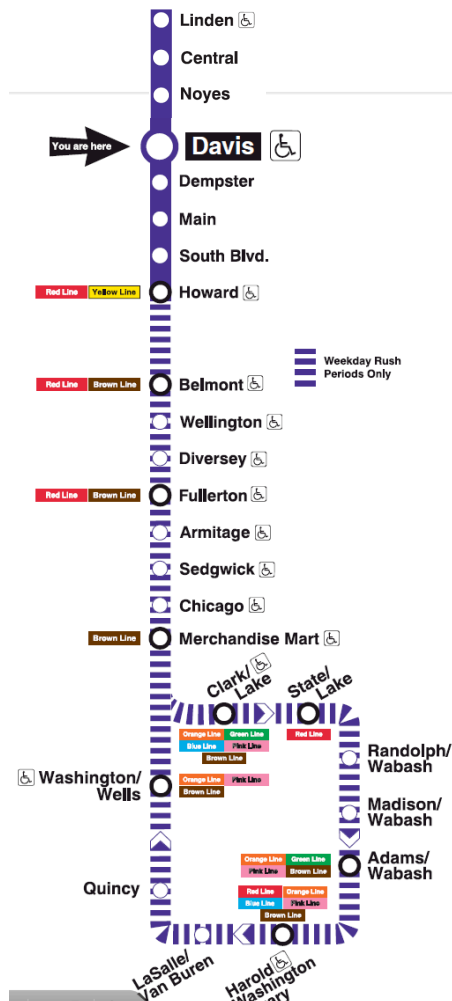

## If you prefer the CTA system or the METRA Rail System...

**CTA:** Take the Elevated Rapid Transit Train (the "EL") **purple line** to Davis Street

- Once at the Davis Street station, go three blocks east to Hilton Orrington/Evanston (map on second page)
- NOTE: The "Evanston Express" Purple line runs from the Chicago Loop during weekdays at rush hours. At non-rush hour times, take the Red line north to Howard Street. Transfer to the Purple line (at the same platform).

**A** 1612 Benson Ave, Evanston, IL 60201

1. Head north on Benson Ave toward Church St  
About 2 mins  
go 456 ft  
total 456 ft
- ➡ 2. Turn right onto Church St  
About 3 mins  
go 0.1 mi  
total 0.2 mi
- ↙ 3. Turn left onto Orrington Ave  
Destination will be on the left  
About 46 secs  
go 203 ft  
total 0.3 mi

Map from the **Davis Street Metra Station** to the Hilton Orrington (estimated 5 minute walk):

**A** 901 Davis St, Evanston, IL 60201

1. Head east on Davis St toward Benson Ave  
About 2 mins

go 0.1 mi  
total 0.1 mi

**←** 2. Turn left onto Orrington Ave  
Destination will be on the left  
About 3 mins

go 0.2 mi  
total 0.3 mi

**B** 1710 Orrington Ave, Evanston, IL 60201