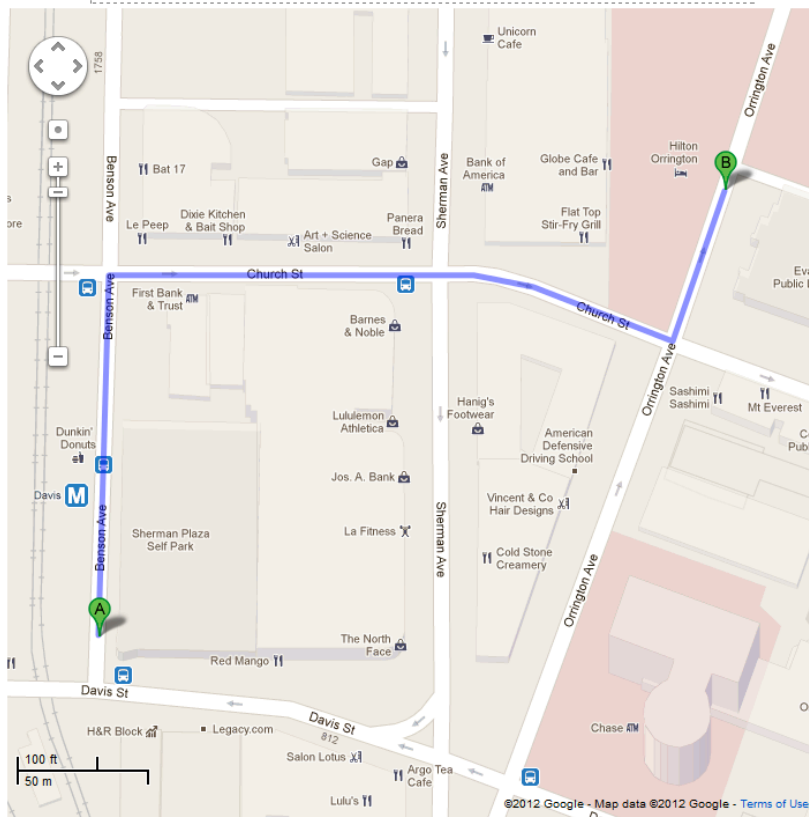

## If you prefer the CTA system or the METRA Rail System...

**CTA:** Take the Elevated Rapid Transit Train (the "EL") **purple line** to Davis Street

- Once at the Davis Street station, go three blocks east to Hilton Orrington/Evanston (map on second page)
- NOTE: The "Evanston Express" Purple line runs from the Chicago Loop during weekdays at rush hours. At non-rush hour times, take the Red line north to Howard Street. Transfer to the Purple line (at the same platform).

**A** 1612 Benson Ave, Evanston, IL 60201

1. Head north on Benson Ave toward Church St  
About 2 mins  
go 456 ft  
total 456 ft
- ➡ 2. Turn right onto Church St  
About 3 mins  
go 0.1 mi  
total 0.2 mi
- ↙ 3. Turn left onto Orrington Ave  
Destination will be on the left  
About 46 secs  
go 203 ft  
total 0.3 mi

Map from the **Davis Street Metra Station** to the Hilton Orrington (estimated 5 minute walk):

**A** 901 Davis St, Evanston, IL 60201

1. Head east on Davis St toward Benson Ave  
About 2 mins

go 0.1 mi  
total 0.1 mi

**←** 2. Turn left onto Orrington Ave  
Destination will be on the left  
About 3 mins

go 0.2 mi  
total 0.3 mi

**B** 1710 Orrington Ave, Evanston, IL 60201