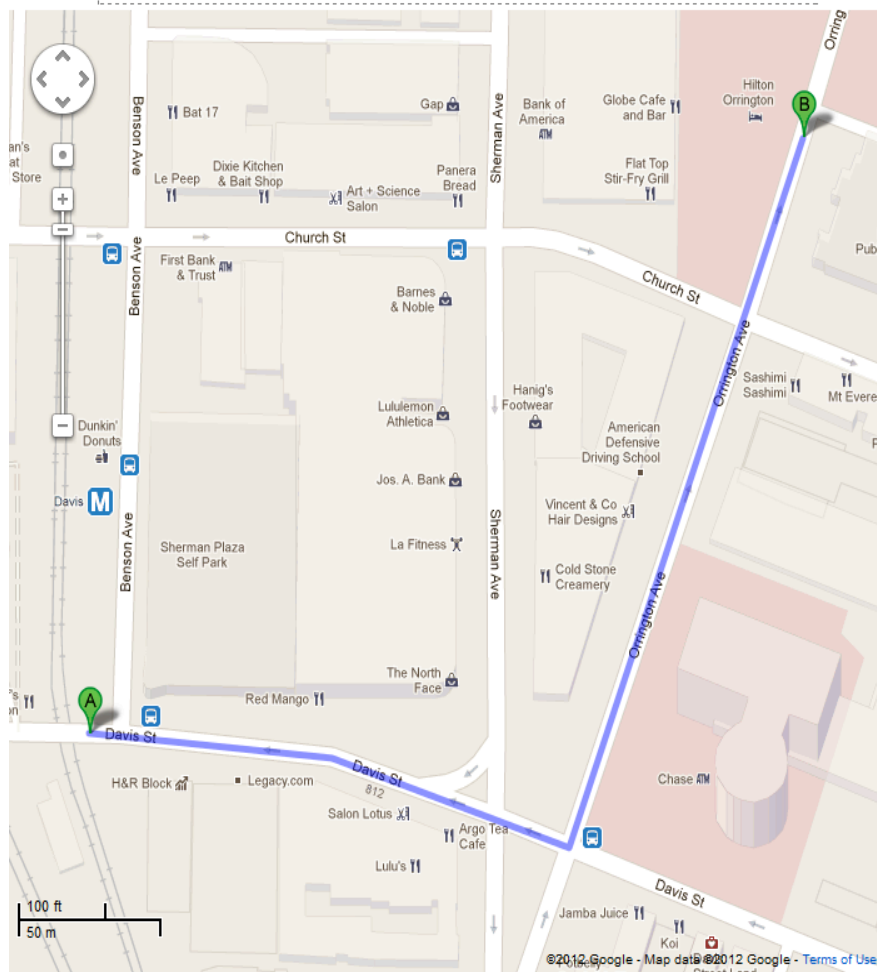

**A** 1612 Benson Ave, Evanston, IL 60201

1. Head north on Benson Ave toward Church St  
About 2 mins  
go 456 ft  
total 456 ft
- ➡ 2. Turn right onto Church St  
About 3 mins  
go 0.1 mi  
total 0.2 mi
- ↙ 3. Turn left onto Orrington Ave  
Destination will be on the left  
About 46 secs  
go 203 ft  
total 0.3 mi

### METRA Commuter Railroad:

Take the Union Pacific North (UP-N) Line from the Ogilvie Transportation Center (or other pick-up point if coming from North). Arrive at the Davis Street Metra Station. Please see the link below for weekday timetables and a map to walk to the Hilton Orrington.

Map from the **Davis Street Metra Station** to the Hilton Orrington (estimated 5 minute walk):

**A** 901 Davis St, Evanston, IL 60201

1. Head east on Davis St toward Benson Ave  
About 2 mins

go 0.1 mi  
total 0.1 mi

**←** 2. Turn left onto Orrington Ave  
Destination will be on the left  
About 3 mins

go 0.2 mi  
total 0.3 mi

**B** 1710 Orrington Ave, Evanston, IL 60201