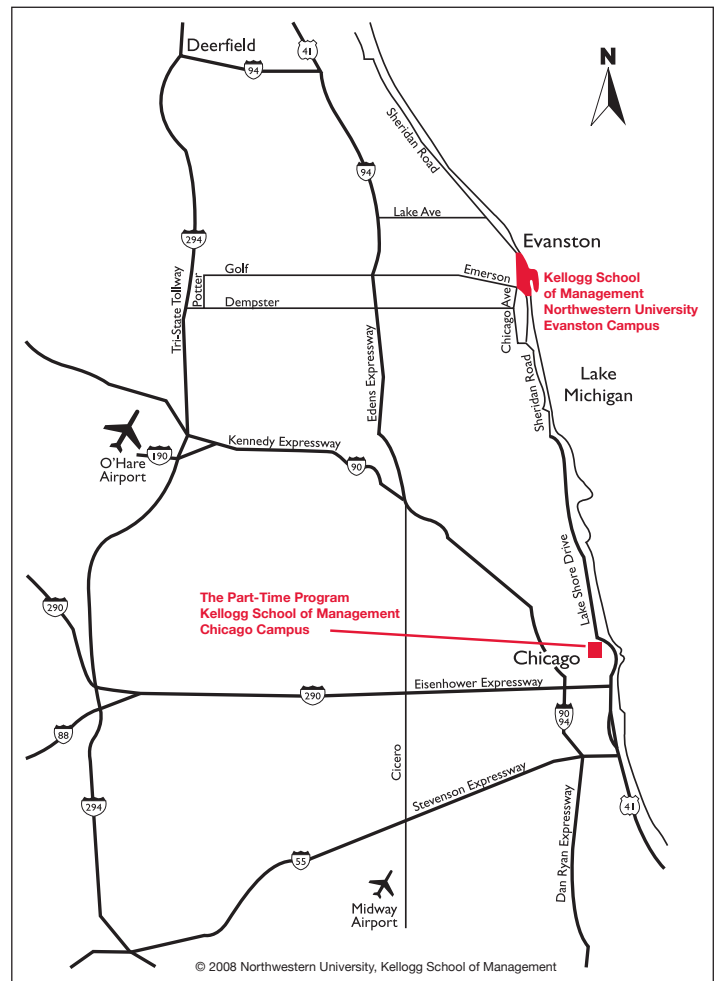

**By Auto** *Due to very limited parking, we encourage visitors to use alternate means of transportation.*

**From Chicago** Take Lake Shore Drive north. Where Lake Shore Drive ends at the Sheridan Road and Hollywood Avenue intersection, turn right to go north on Sheridan. Take Sheridan north for five miles, following the green-and-white "Sheridan Road – Lake Michigan Circle tour" signs posted where Sheridan bends. (Note that Sheridan Road traffic in Evanston travels north on Forest Avenue for a few blocks.) Follow "Once you're on campus" (below).

**From O'Hare International Airport** Follow outbound traffic to get on the Tri-State Tollway (I-294) north and follow the "To Milwaukee" signs. Exit at Dempster east. At Potter Road (the first stoplight), turn left and follow Porter north one-half mile to Golf Road. Turn right at Golf and travel east about 10 miles to reach Evanston, where Golf becomes Emerson Street. Where Emerson ends at Sheridan Road, turn left to go north on Sheridan. Follow "Once you're on campus" (below).

**From the north on the Edens Expressway (I-94)** Exit at U.S. 41 south and continue south to Lake Avenue (the second stoplight). Turn left onto Lake and travel east for three miles to reach Sheridan Road. Turn right to go south on Sheridan and follow the green-and-white "Sheridan Road – Lake Michigan Circle Tour" signs posted where Sheridan bends. Follow "Once you're on campus" (below).

**From the south on the Tri-State Tollway (I-294)** Exit at Dempster east. Refer to the "From O'Hare International Airport" directions (above).

**From the south on the Edens Expressway (I-94)** Exit at Dempster east. Travel east for five miles on Dempster to reach Chicago Avenue in Evanston. Turn left to go north on Chicago, which merges into Sheridan Road just north of the intersection of Chicago and Clark Street. Follow "Once you're on campus" (below).